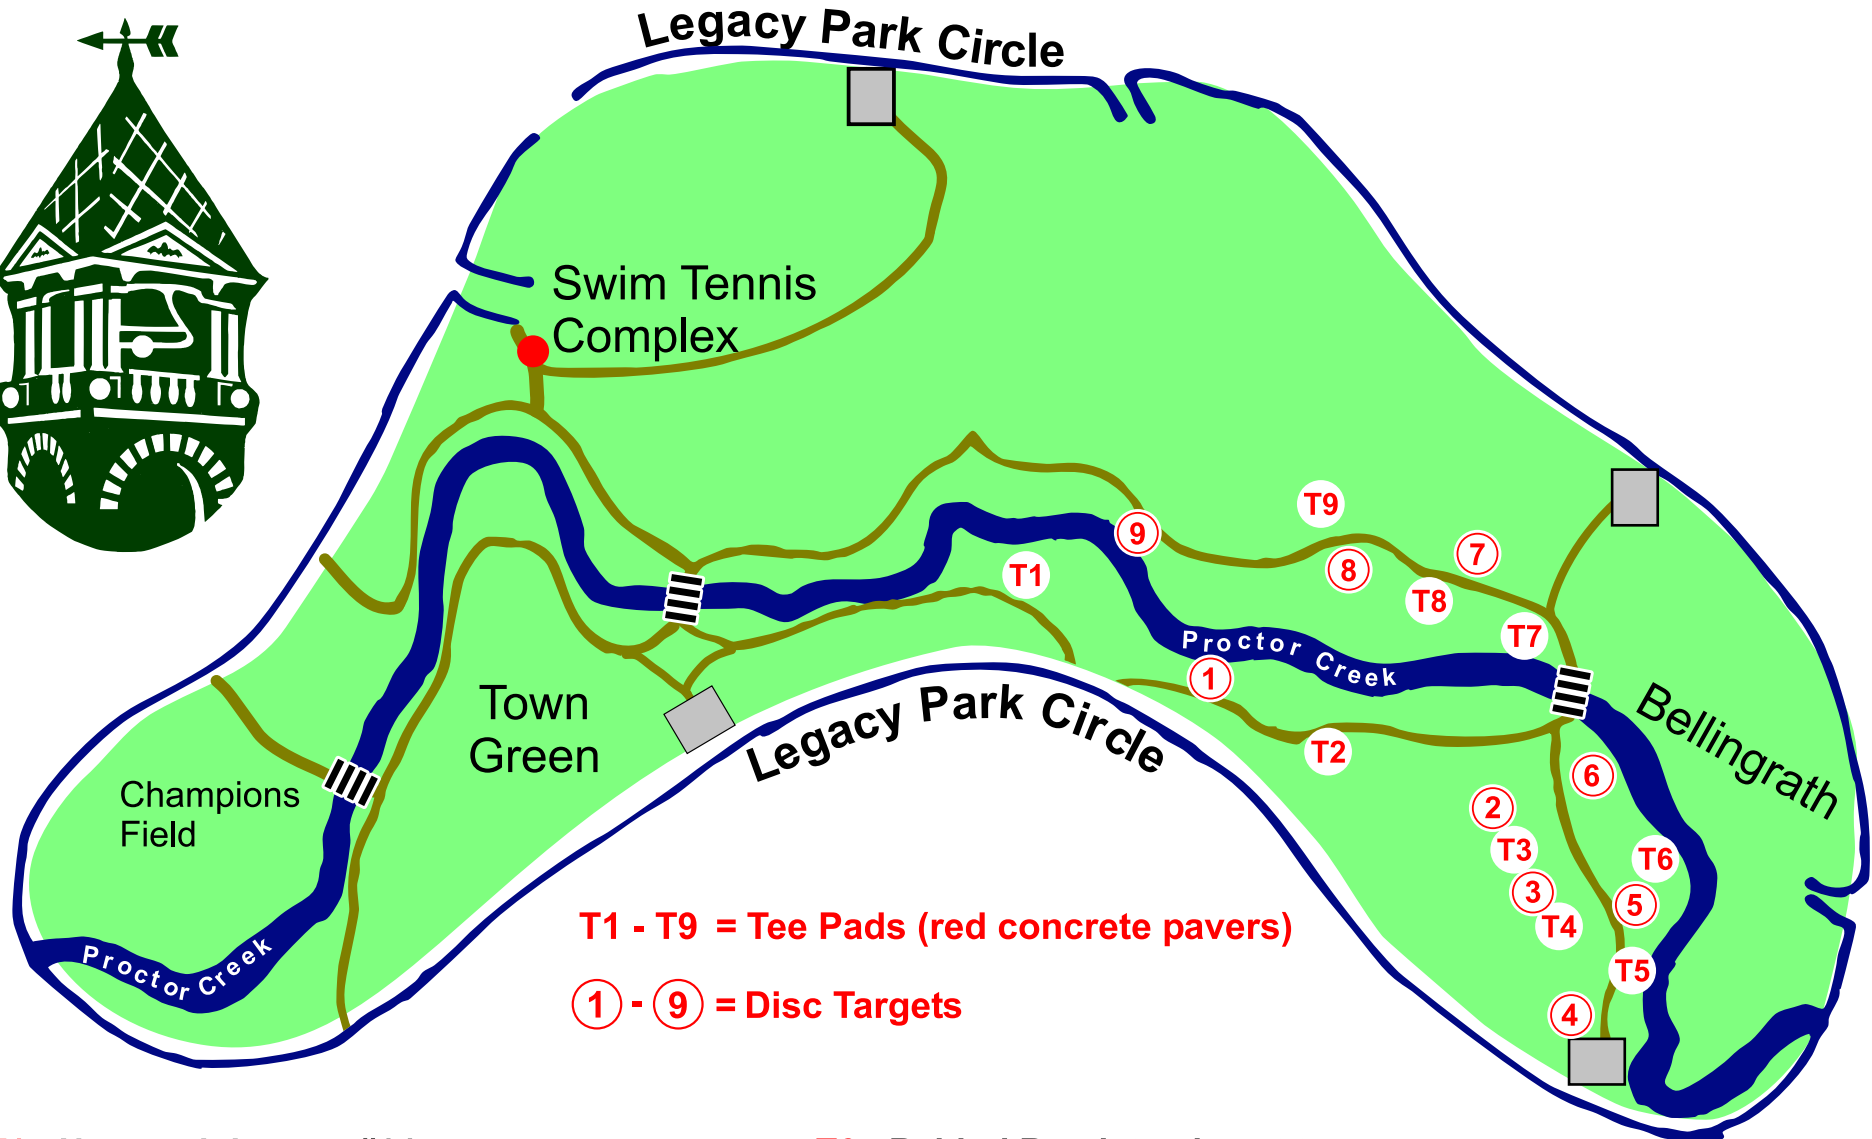

LEGACY PARK DISC GOLF COURSE

T1 - T9 = Tee Pads (red concrete pavers)

① - ⑨ = Disc Targets

T1 - Next to light pole #14

T2 - In grass after Sit Up work out station

T3 - In grass past hole #2

T4 - Next to light pole #21

T5 - Across trail from light pole #22

T6 - Behind Bandstand next to sewer cover

T7 - Across trail from Leg Lift work out station

T8 - On trail after hole #7

T9 - Next to sewer cover by Pull Up work out station